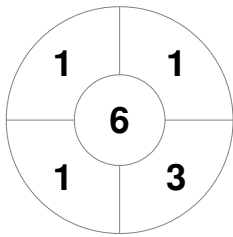

2024 DIVISION 3 Women
1 Mar - 30 Sep 2024
GOLD COAST

Match Statistics

| | | | | |
|---------|-------------|-------|--------------|--------------|
| Match # | Date | Time | Pool / Class | Pitch |
| 3W12 | 23 Mar 2024 | 17:30 | ROUND ROBIN | GC - PITCH 1 |

BURLEIGH BLUE

| | | | | | |
|----------------|---|---|---|---|---|
| Official | 1 | 2 | 3 | 4 | T |
| BURLEIGH BLUE | 0 | 1 | 0 | 0 | 1 |
| BURLEIGH WHITE | 0 | 0 | 0 | 0 | 0 |

BURLEIGH WHITE

Penalty Corners