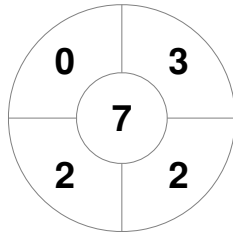

Match Statistics

Match #	Date	Time	Pool / Class	Pitch
14B5	23 Mar 2024	10:20	ROUND ROBIN	GC - PITCH 2

LABRADOR GOLD

Official	1	2	3	4	T
LABRADOR GOLD	2	0	1	0	3
LABRADOR BLACK	1	1	2	0	4

LABRADOR BLACK

Penalty Corners

Circle Entries

LABRADOR GOLD LABRADOR BLACK LABRADOR GOLD LABRADOR BLACK

Shots

Shots on Target

LABRADOR GOLD LABRADOR BLACK LABRADOR GOLD LABRADOR BLACK

Possession %

LABRADOR GOLD LABRADOR BLACK