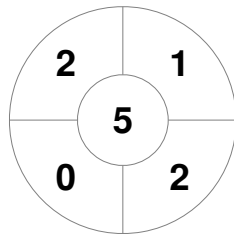

LABRADOR GOLD