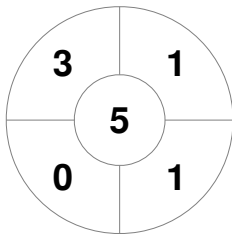

Match Statistics

Match #	Date	Time	Pool / Class	Pitch
14G7	23 Mar 2024	11:40	ROUND ROBIN	GC - PITCH 2

BURLEIGH	Official	1	2	3	4	T	LABRADOR GOLD
	BURLEIGH	0	0	0	0	0	
	LABRADOR GOLD	0	0	1	1	2	

Penalty Corners