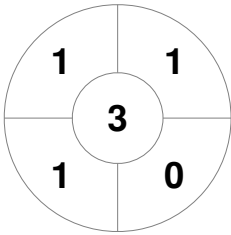

Penalty Corners

Circle Entries