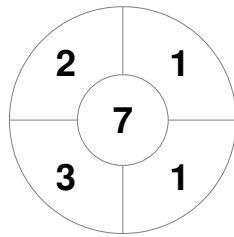

2024 DIVISION 4 WOMEN  
1 Mar - 30 Sep 2024  
GOLD COAST

Match Statistics

Match #	Date	Time	Pool / Class	Pitch
4W26	04 May 2024	13:00	ROUND ROBIN	GC - PITCH 1

LABRADOR WHITE	Official	1	2	3	4	T	LABRADOR GOLD
	LABRADOR WHITE	0	0	0	0	0	
	LABRADOR GOLD	0	0	1	0	1	

Penalty Corners

LABRADOR WHITE LABRADOR GOLD LABRADOR WHITE LABRADOR GOLD

Circle Entries

LABRADOR WHITE LABRADOR GOLD LABRADOR WHITE LABRADOR GOLD

Shots

LABRADOR WHITE LABRADOR GOLD LABRADOR WHITE LABRADOR GOLD