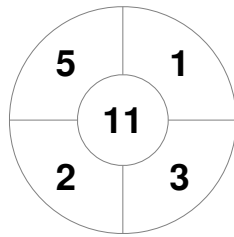

Match Statistics

Match #	Date	Time	Pool / Class	Pitch
12M31	11 May 2024	07:40	ROUND ROBIN	GC - PITCH 2

LABRADOR GOLD	Official	1	2	3	4	T	MUDGEERABA
	LABRADOR GOLD	0	0	0	0	0	
	MUDGEERABA	3	2	1	3	9	

Penalty Corners

LABRADOR GOLD

MUDGEERABA

Circle Entries

LABRADOR GOLD

MUDGEERABA

Shots

LABRADOR GOLD

MUDGEERABA