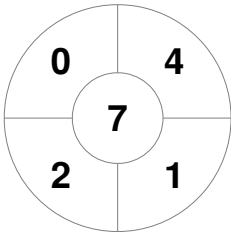

Match Statistics

Match #	Date	Time	Pool / Class	Pitch
12M34	11 May 2024	09:00	ROUND ROBIN	RB - Runaway Bay

LABRADOR BLUE	Official	1	2	3	4	T	BURLEIGH BLUE
	LABRADOR BLUE	1	0	2	2	5	
	BURLEIGH BLUE	1	0	0	1	2	

Penalty Corners

LABRADOR BLUE

BURLEIGH BLUE

LABRADOR BLUE

BURLEIGH BLUE

Circle Entries

LABRADOR BLUE

BURLEIGH BLUE