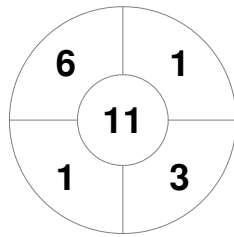

Match Statistics

Match #	Date	Time	Pool / Class	Pitch
14G19	11 May 2024	11:40	ROUND ROBIN	GC - Gold Coast CSI Turf

<b>MUDGEERABA</b>	Official	1	2	3	4	T	<b>LABRADOR GOLD</b>
	MUDGEERABA	0	0	0	0	0	
	LABRADOR GOLD	2	3	1	3	9	

Penalty Corners

MUDGEERABA

LABRADOR GOLD

MUDGEERABA

LABRADOR GOLD

Circle Entries

MUDGEERABA

LABRADOR GOLD