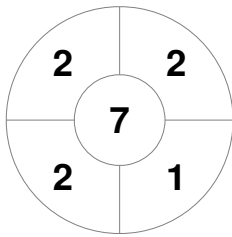

Match Statistics

Match #	Date	Time	Pool / Class	Pitch
14B14	11 May 2024	11:40	ROUND ROBIN	GC - Labrador Families Turf

BURLEIGH	Official	1	2	3	4	T	LABRADOR GOLD
	BURLEIGH	0	1	2	0	3	
	LABRADOR GOLD	2	0	1	0	3	

Penalty Corners

BURLEIGH