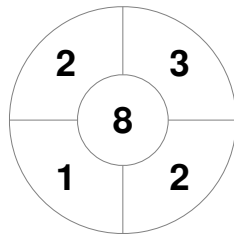

LABRADOR GOLD