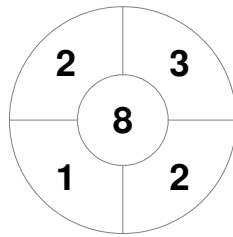

LABRADOR GOLD