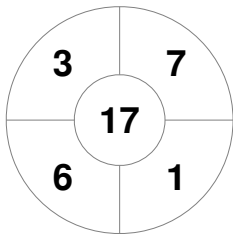

2024 DIVISION 3 Women
1 Mar - 30 Sep 2024
GOLD COAST

Match Statistics

| | | | | |
|---------|-------------|-------|--------------|--------------|
| Match # | Date | Time | Pool / Class | Pitch |
| 3W36 | 18 May 2024 | 14:45 | ROUND ROBIN | GC - PITCH 1 |

BURLEIGH BLUE

| | | | | | |
|----------------|---|---|---|---|---|
| Official | 1 | 2 | 3 | 4 | T |
| BURLEIGH BLUE | 1 | 1 | 0 | 2 | 4 |
| BURLEIGH WHITE | 0 | 0 | 0 | 0 | 0 |

BURLEIGH WHITE

Penalty Corners