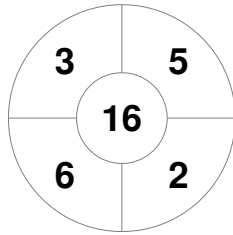

Match Statistics

Match #	Date	Time	Pool / Class	Pitch
14B17	25 May 2024	11:40	ROUND ROBIN	GC - Labrador Families Turf

<b>LABRADOR GOLD</b>	Official	1	2	3	4	T	<b>LABRADOR BLACK</b>
	LABRADOR GOLD	2	0	2	0	4	
	LABRADOR BLACK	1	2	2	0	5	

Penalty Corners

LABRADOR GOLD LABRADOR BLACK LABRADOR GOLD LABRADOR BLACK

Circle Entries

LABRADOR GOLD LABRADOR BLACK LABRADOR GOLD LABRADOR BLACK

Shots

Shots on Target

Possession %

LABRADOR GOLD LABRADOR BLACK