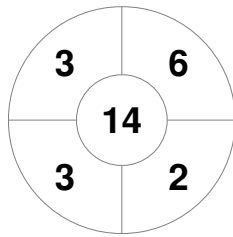

LABRADOR GOLD