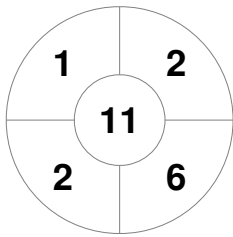

Match Statistics

Match #	Date	Time	Pool / Class	Pitch
12M59	15 Jun 2024	07:40	ROUND ROBIN	GC - PITCH 2

LABRADOR GOLD

Official	1	2	3	4	T
LABRADOR GOLD	2	1	2	0	5
BURLEIGH WHITE	1	0	0	0	1

BURLEIGH WHITE

Penalty Corners