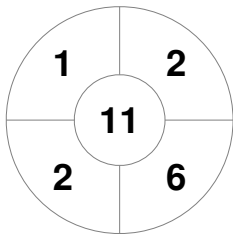

Penalty Corners