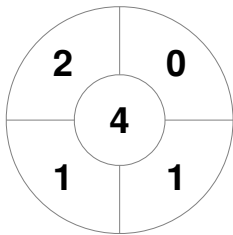

Match Statistics

Match #	Date	Time	Pool / Class	Pitch
14G37	22 Jun 2024	11:40	ROUND ROBIN	GC - PITCH 1

BURLEIGH	Official					LABRADOR GOLD
	1	2	3	4	T	
	BURLEIGH	1	0	0	0	
	LABRADOR GOLD	0	1	2	1	4

Penalty Corners