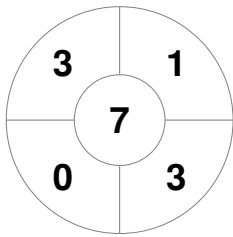

Penalty Corners

LABRADOR