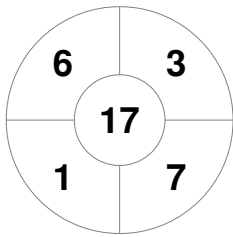

Match Statistics

Match #	Date	Time	Pool / Class	Pitch
OB36	21 Jun 2024	20:20	ROUND ROBIN	GC - Labrador Families Turf

LABRADOR GOLD	Official	1	2	3	4	T	LABRADOR BLACK
	LABRADOR GOLD	1	4	3	2	10	
	LABRADOR BLACK	0	0	0	0	0	

Penalty Corners

LABRADOR GOLD LABRADOR BLACK LABRADOR GOLD LABRADOR BLACK

Circle Entries

Shots

LABRADOR GOLD LABRADOR BLACK LABRADOR GOLD LABRADOR BLACK

Shots on Target

Possession %

LABRADOR GOLD LABRADOR BLACK