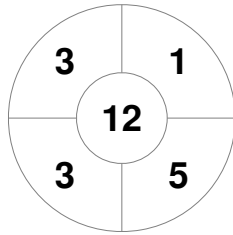

Match Statistics

|         |             |       |              |              |
|---------|-------------|-------|--------------|--------------|
| Match # | Date        | Time  | Pool / Class | Pitch        |
| 12M61   | 22 Jun 2024 | 09:00 | ROUND ROBIN  | GC - PITCH 2 |

LABRADOR BLUE

| Official      | 1 | 2 | 3 | 4 | T |
|---------------|---|---|---|---|---|
| LABRADOR BLUE | 0 | 1 | 0 | 0 | 1 |
| MUDGEERABA    | 0 | 0 | 1 | 1 | 2 |

MUDGEERABA

Penalty Corners

Circle Entries