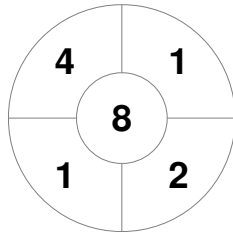

MUDGEERABA