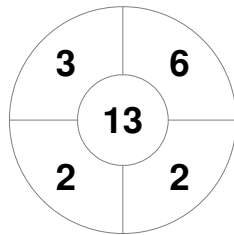

2024 DIVISION 4 WOMEN

1 Mar - 30 Sep 2024

GOLD COAST

Match Statistics

Match #	Date	Time	Pool / Class	Pitch
4W69	27 Jul 2024	13:00	ROUND ROBIN	GC - PITCH 2

BURLEIGH WHITE

Official	1	2	3	4	T
BURLEIGH WHITE	0	1	1	1	3
MUDGEERABA	0	1	2	1	4

Mudgeeraba Hockey Club

Penalty Corners

BURLEIGH WHITE

MUDGEERABA

Circle Entries

BURLEIGH WHITE

MUDGEERABA

Shots