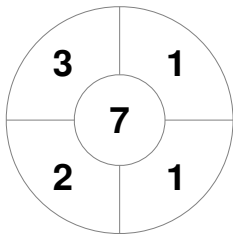

2024 DIVISION 3 Women
1 Mar - 30 Sep 2024
GOLD COAST

Match Statistics

Match #	Date	Time	Pool / Class	Pitch
3W84	31 Aug 2024	10:00	Grand Final	GC - PITCH 1

BURLEIGH BLUE	Official	1	2	3	4	T	LABRADOR GOLD
	BURLEIGH BLUE	0	2	0	1	3	
	LABRADOR GOLD	0	0	1	0	1	

Penalty Corners

BURLEIGH BLUE

LABRADOR GOLD

BURLEIGH BLUE

LABRADOR GOLD

Circle Entries

Shots

BURLEIGH BLUE