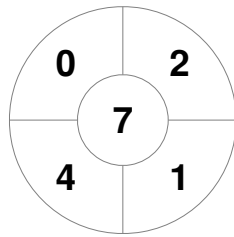

2024 DIVISION 3 Women
1 Mar - 30 Sep 2024
GOLD COAST

Match Statistics

Match #	Date	Time	Pool / Class	Pitch
3W84	31 Aug 2024	10:00	Grand Final	GC - PITCH 1

BURLEIGH BLUE	Official	1	2	3	4	T	LABRADOR GOLD
	BURLEIGH BLUE	0	2	0	1	3	
	LABRADOR GOLD	0	0	1	0	1	

Penalty Corners

BURLEIGH BLUE

LABRADOR GOLD

BURLEIGH BLUE

LABRADOR GOLD

Circle Entries

Shots

BURLEIGH BLUE