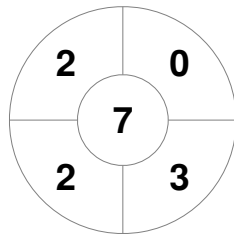

LABRADOR GOLD