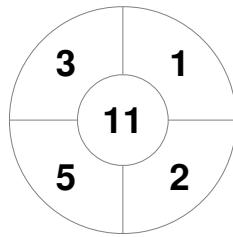

LABRADOR GOLD