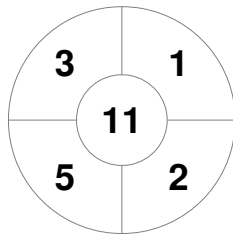

LABRADOR GOLD