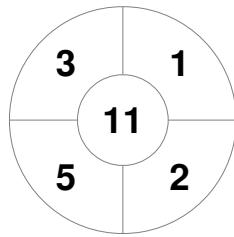

LABRADOR GOLD