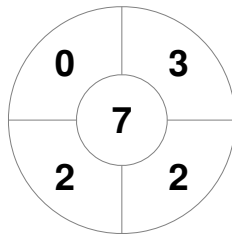

Match Statistics

Match #	Date	Time	Pool / Class	Pitch
14B5	23 Mar 2024	10:20	ROUND ROBIN	GC - PITCH 2

**LABRADOR GOLD**

Official	1	2	3	4	T
LABRADOR GOLD	2	0	1	0	3
LABRADOR BLACK	1	1	2	0	4

**LABRADOR BLACK**

Penalty Corners

Circle Entries

LABRADOR GOLD LABRADOR BLACK LABRADOR GOLD LABRADOR BLACK

Shots

Shots on Target

LABRADOR GOLD LABRADOR BLACK LABRADOR GOLD LABRADOR BLACK

Possession %

LABRADOR GOLD LABRADOR BLACK