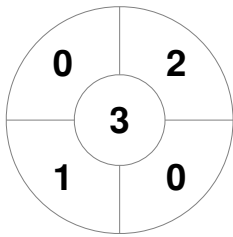

Penalty Corners

BURLEIGH