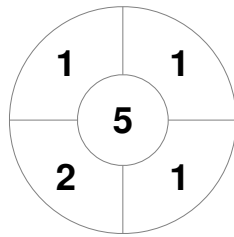

LABRADOR GOLD