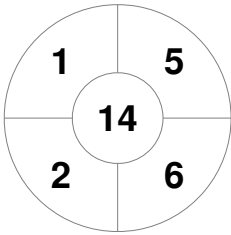

Match Statistics

Match #	Date	Time	Pool / Class	Pitch
12M22	20 Apr 2024	07:40	ROUND ROBIN	GC - PITCH 1

LABRADOR BLUE

Official	1	2	3	4	T
LABRADOR BLUE	1	0	0	3	4
LABRADOR BLACK	0	0	0	0	0

LABRADOR BLACK

Penalty Corners

Circle Entries

LABRADOR BLUE LABRADOR BLACK LABRADOR BLUE LABRADOR BLACK

Shots

Shots on Target

LABRADOR BLUE LABRADOR BLACK LABRADOR BLUE LABRADOR BLACK

Possession %

LABRADOR BLUE LABRADOR BLACK