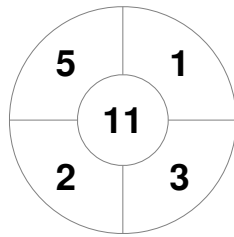

MUDGEERABA