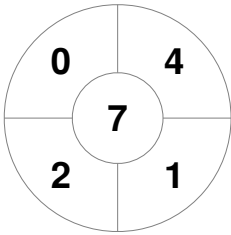

Match Statistics

Match #	Date	Time	Pool / Class	Pitch
12M34	11 May 2024	09:00	ROUND ROBIN	RB - Runaway Bay

LABRADOR BLUE

Official	1	2	3	4	T
LABRADOR BLUE	1	0	2	2	5
BURLEIGH BLUE	1	0	0	1	2

BURLEIGH BLUE

Penalty Corners

Circle Entries

LABRADOR BLUE

BURLEIGH BLUE

LABRADOR BLUE

BURLEIGH BLUE

Shots

Shots on Target

LABRADOR BLUE