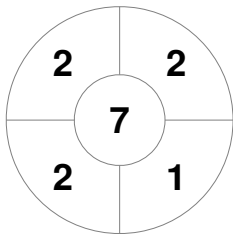

Match Statistics

Match #	Date	Time	Pool / Class	Pitch
14B14	11 May 2024	11:40	ROUND ROBIN	GC - PITCH 1

BURLEIGH	Official	1	2	3	4	T	LABRADOR GOLD
	BURLEIGH	0	1	2	0	3	
	LABRADOR GOLD	2	0	1	0	3	

Penalty Corners