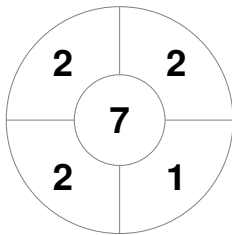

Match Statistics

Match #	Date	Time	Pool / Class	Pitch
14B14	11 May 2024	11:40	ROUND ROBIN	GC - Labrador Families Turf

BURLEIGH	Official	1	2	3	4	T	LABRADOR GOLD
	BURLEIGH	0	1	2	0	3	
	LABRADOR GOLD	2	0	1	0	3	

Penalty Corners

BURLEIGH