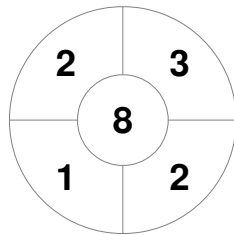

LABRADOR GOLD