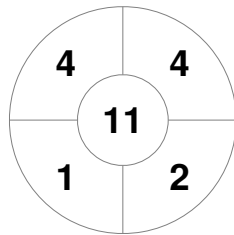

2024 DIVISION 4 WOMEN

1 Mar - 30 Sep 2024

GOLD COAST

Match Statistics

Match #	Date	Time	Pool / Class	Pitch
4W40	25 May 2024	16:30	ROUND ROBIN	RB - Runaway Bay

Roosters Hockey Club

Official	1	2	3	4	T
ROOSTERS	0	0	0	1	1
BURLEIGH BLUE	0	1	0	0	1

BURLEIGH BLUE

Penalty Corners

ROOSTERS

BURLEIGH BLUE

ROOSTERS

BURLEIGH BLUE

Circle Entries

ROOSTERS