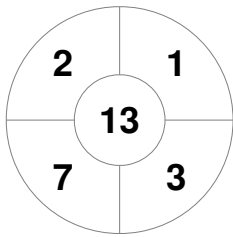

Penalty Corners

CASUARINA