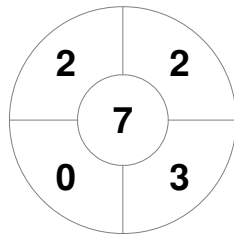

Match Statistics

Match #	Date	Time	Pool / Class	Pitch
12M54	08 Jun 2024	07:40	ROUND ROBIN	GC - PITCH 2

LABRADOR GOLD

Official	1	2	3	4	T
LABRADOR GOLD	0	0	1	1	2
LABRADOR BLUE	1	2	0	0	3

LABRADOR BLUE

Penalty Corners