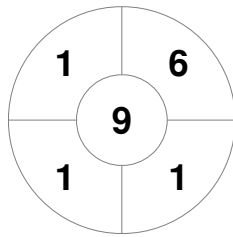

MUDGEERABA