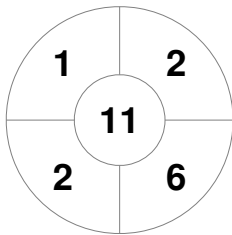

Match Statistics

Match #	Date	Time	Pool / Class	Pitch
12M59	15 Jun 2024	07:40	ROUND ROBIN	GC - PITCH 2

LABRADOR GOLD

Official	1	2	3	4	T
LABRADOR GOLD	2	1	2	0	5
BURLEIGH WHITE	1	0	0	0	1

BURLEIGH WHITE

Penalty Corners