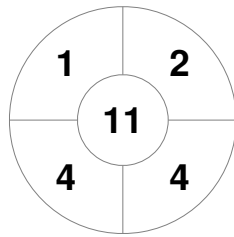

LABRADOR GOLD