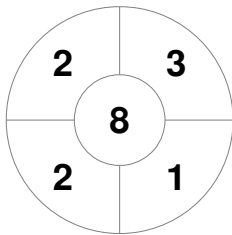

Penalty Corners

BURLEIGH