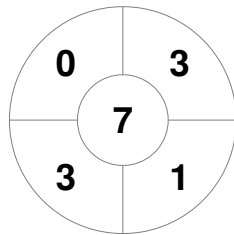

Hockey Burleigh Inc

| | | | | | |
|------------|---|---|---|---|---|
| Official | 1 | 2 | 3 | 4 | T |
| BURLEIGH | 1 | 2 | 1 | 0 | 4 |
| MUDGEERABA | 0 | 2 | 0 | 1 | 3 |

Mudgeeraba Hockey Club

Penalty Corners

BURLEIGH

MUDGEERABA

Circle Entries

BURLEIGH

MUDGEERABA

Shots

BURLEIGH

MUDGEERABA