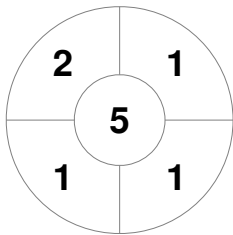

Penalty Corners

BURLEIGH BLUE