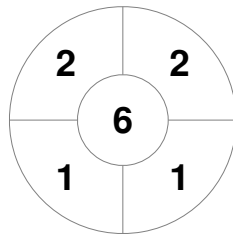

Match Statistics

Match #	Date	Time	Pool / Class	Pitch
3M80	10 Aug 2024	18:00	ROUND ROBIN	RB - Runaway Bay

Roosters Hockey Club

Official	1	2	3	4	T
ROOSTERS	0	0	0	1	1
BURLEIGH	1	2	1	3	7

Hockey Burleigh Inc

Penalty Corners

ROOSTERS

BURLEIGH

Circle Entries

ROOSTERS

BURLEIGH

Shots

ROOSTERS

BURLEIGH

Shots on Target

ROOSTERS

BURLEIGH

Possession %

ROOSTERS

BURLEIGH